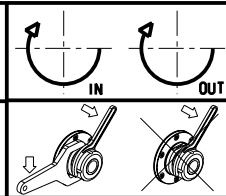

- Chiave inclusa
- Key included
- Schlüssel inbegriffen

Cod. MT	Mandrino Spindle Spindel	I	RPM	Coppia Max Max Torque Max Drehmoment	Lubrificazione int. Coolant through Innenkuehlung	Lubrificazione est. Ext. coolant Aussenkuehlung	A	CHIAVI NON INCLUSE Keys not included Schlüssel nicht einbegriffen	
								CHUB50	CHUB74
DW01240150	ERA50	1:1	3000	210Nm	-	X	99.8	CHUB50	CHUB74
DW03610450	ERA50	1:1	3000	210Nm	P=70bar	X	102.3	CHUB50	NZL0010023 ▪
DW03610240	ER40	1:1	3000	210Nm	P=70bar	X	97.2	CHSTER40	NZL0010023 ▪

NEW

HYUNDAI-WIA (KIA)

MOD: SKT600LM - L600LMA - SKT700LM - SKT-V110RM - L700LMA - L800LMA - LV1100RM - KL7000/8000LY

MODULO MOTORIZZATO RADIALE

Radial driven tool

Radial angetriebenes Werkzeug

Subject to change without notice.