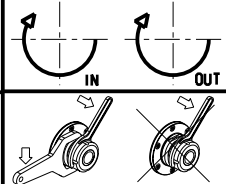

M.T. srl
Via Casino Albini 480
Tel. 0541/956034-957884
Fax 0541/956341
47842 S. GIOVANNI IN M. (RN)
e-mail: mtma@mtmarchetti.com
http://www.mtmarchetti.com

PRODUZIONE MODULI ROTANTI

PAGINA TKW010-5-00