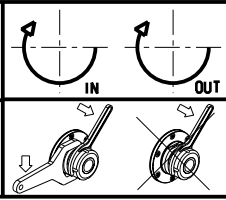

Cod. MT	Mandrino Spindle Spindel	I	RPM	Coppia Max Max Torque Max Drehmoment	Lubrificazione int. Coolant through Innenkuehlung	Lubrificazione est. Ext. coolant Aussenkuehlung	A	CHIAVI NON INCLUSE Keys not included Schlüssel nicht inbegriffen		
DW 02000325	ERA25	1:1	6000	35Nm	-	X	52	CHUB27	CHTAER25ZC	OKU0290009
DW 03520425	ERA25	1:1	6000	35Nm	P=70bar	X	56	CHUB27	CHTAER25ZC	OKU0290009

- Chiave inclusa
- Key included
- Schlüssel inbegriffen

HYUNDAI-W IA (KIA)

MOD: SE2200 M/LM/LMS/MA/LMA/LMSA/LMC/LMSC/Y/LY/LSY/YA/LYA/LSYA

MODULO MOTORIZZATO RADIALE

Radial driven tool

Radial angetriebenes Werkzeug

Subject to change without notice.

M.T. srl

Via Casino Albini 480
Tel. 0541/956034-957884
Fax 0541/956341

47842 S. GIOVANNI IN M. (RN)
e-mail: mtma@mtmarchetti.com
http://www.mtmarchetti.com

PAGINA KIA010-7-01