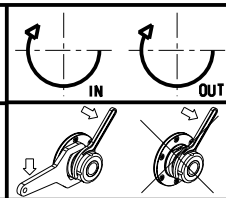

Cod. MT	Mandrino Spindle Spindel	I	RPM	Coppia Max Max Torque Max Drehmoment	Lubrificazione int. Coolant through Innenkuehlung	Lubrificazione est. Ext. coolant Aussenkuehlung	A	CHIAVI NON INCLUSE Keys not included Schlüssel nicht einbegriffen		
								CHSTER40	OKU0430007	
DW 01560140	ER40	1:1	6000	140Nm	-	X	81.7	CHSTER40	OKU0430007	-
DW 03390240	ER40	1:1	6000	140Nm	P=70bar	X	91.7	CHSTER40	OKU0430007	-
DW 01560332	ERA32	1:1	6000	140Nm	-	X	50	CHUB30	OKU0430007	CHTAER32ZC
DW 01560432	ERA32	1:1	6000	140Nm	P=30bar	X	50	CHUB30	OKU0430007	CHTAER32ZC

- Chiave inclusa
- Key included
- Schlüssel inbegriffen

HYUNDAI-W IA (KIA)

MOD: SKT400M/LMC - L400/500 MA/MC/LMC - SKT-V80RM/LM - LV500RM/LM - LV800RM/LM - LV8500RM/LM - L5100LM/LMC/LY

MODULO MOTORIZZATO RADIALE

Radial driven tool

Radial angetriebenes Werkzeug

Subject to change without notice.

M.T. srl

Via Casino Albini 480
Tel. 0541/956034-957884
Fax 0541/956341

47842 S. GIOVANNI IN M. (RN)
e-mail: mtma@mtmarchetti.com
http://www.mtmarchetti.com

PAGINA KIA010-4-00